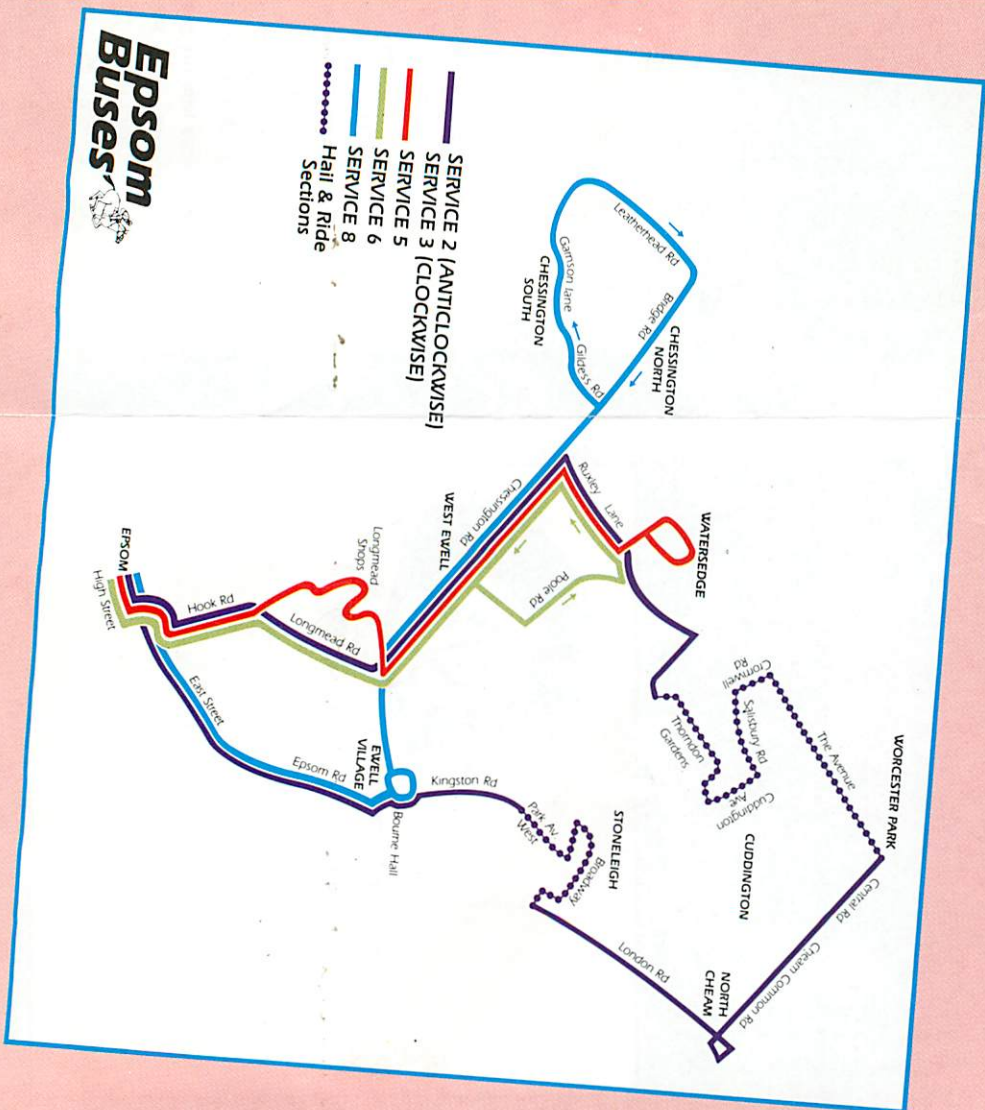

NO SMOKING

To ensure a healthy atmosphere for all, passengers are asked to refrain from smoking on our buses