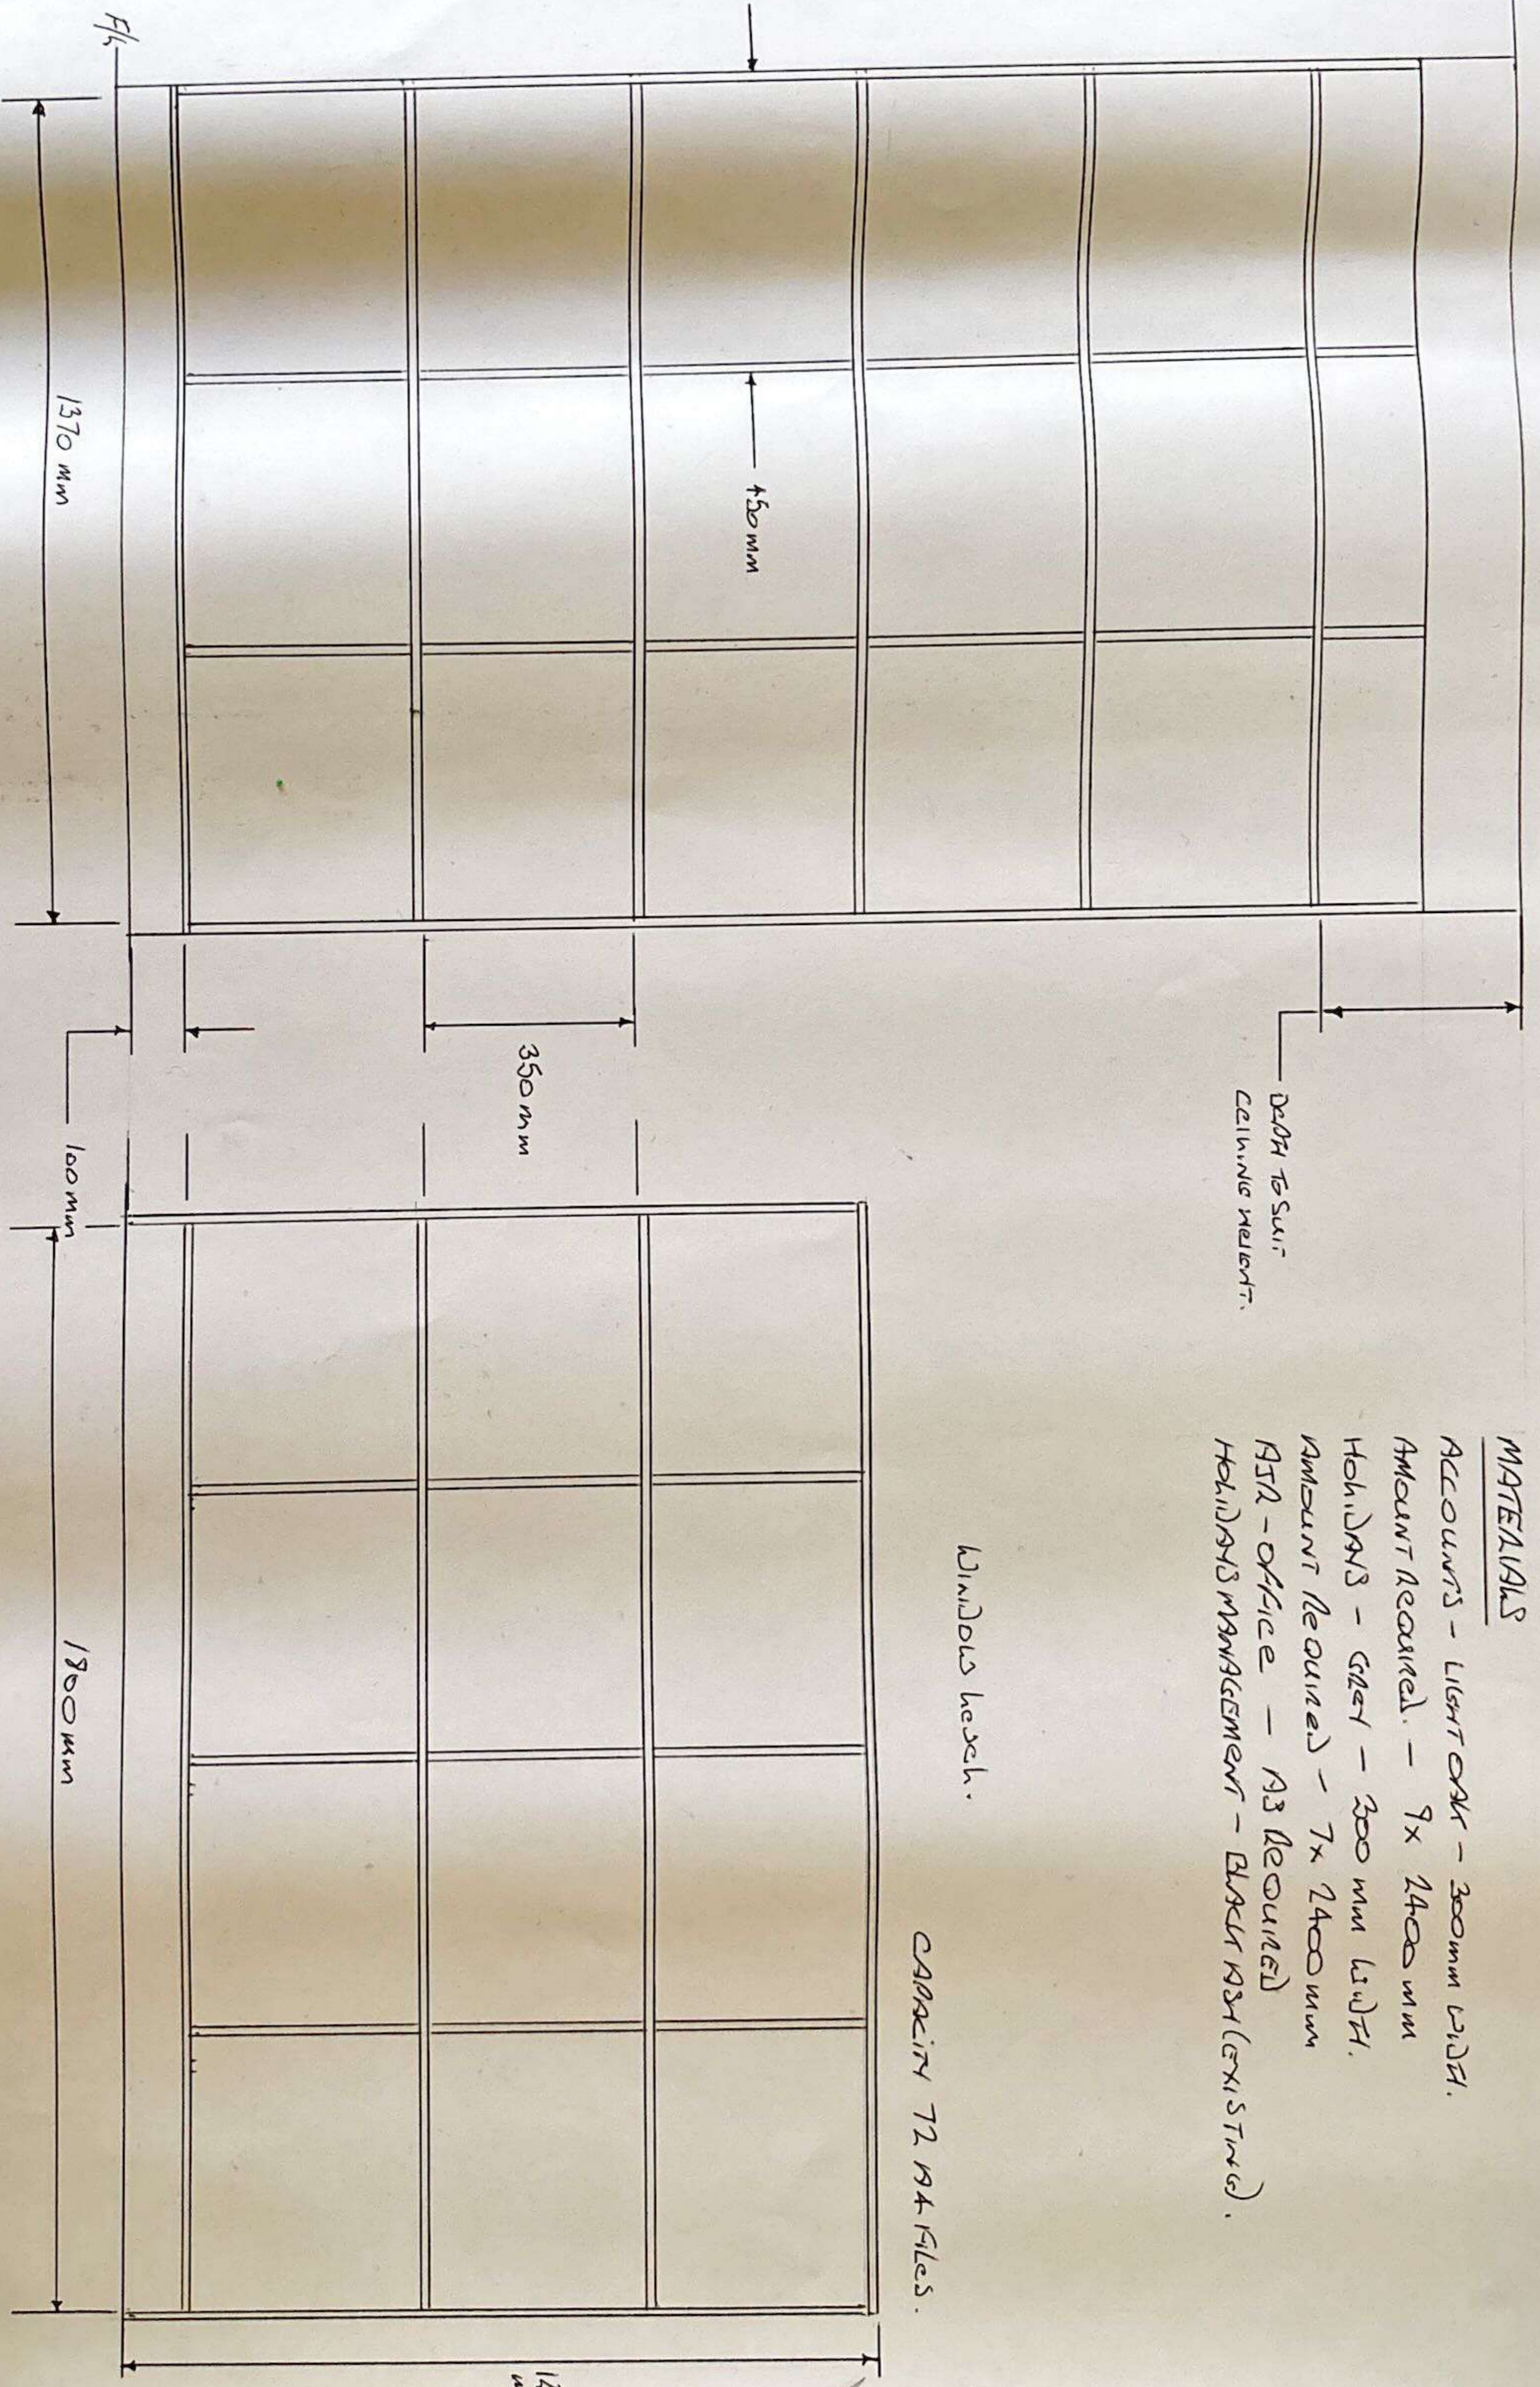

CAPACITY 93 194 15 INCHES

DRAWING No: SLS8.

MATERIALS

- ACCOUNTS - LIGHT OAK - 300mm WIDTH. AMOUNT REQUIRED. - 9x 1400mm
- HOLIDAYS - GRAY - 300mm WIDTH. AMOUNT REQUIRED - 7x 1400mm
- ASTR - OFFICE - AS REQUIRED
- HOLIDAYS MANAGEMENT - BLACK 194 (EXISTING).

DEPTH TO SURF
CEILING HEIGHT.

Windows hesh.

CAPACITY 72 194 FILES.

Accounts Section
FILE STORAGE DETAILS
DRAWING SLS5/6.

HOLIDAYS - Reception
FILE STORAGE DETAILS - DRAWING SLS3

1800
mm