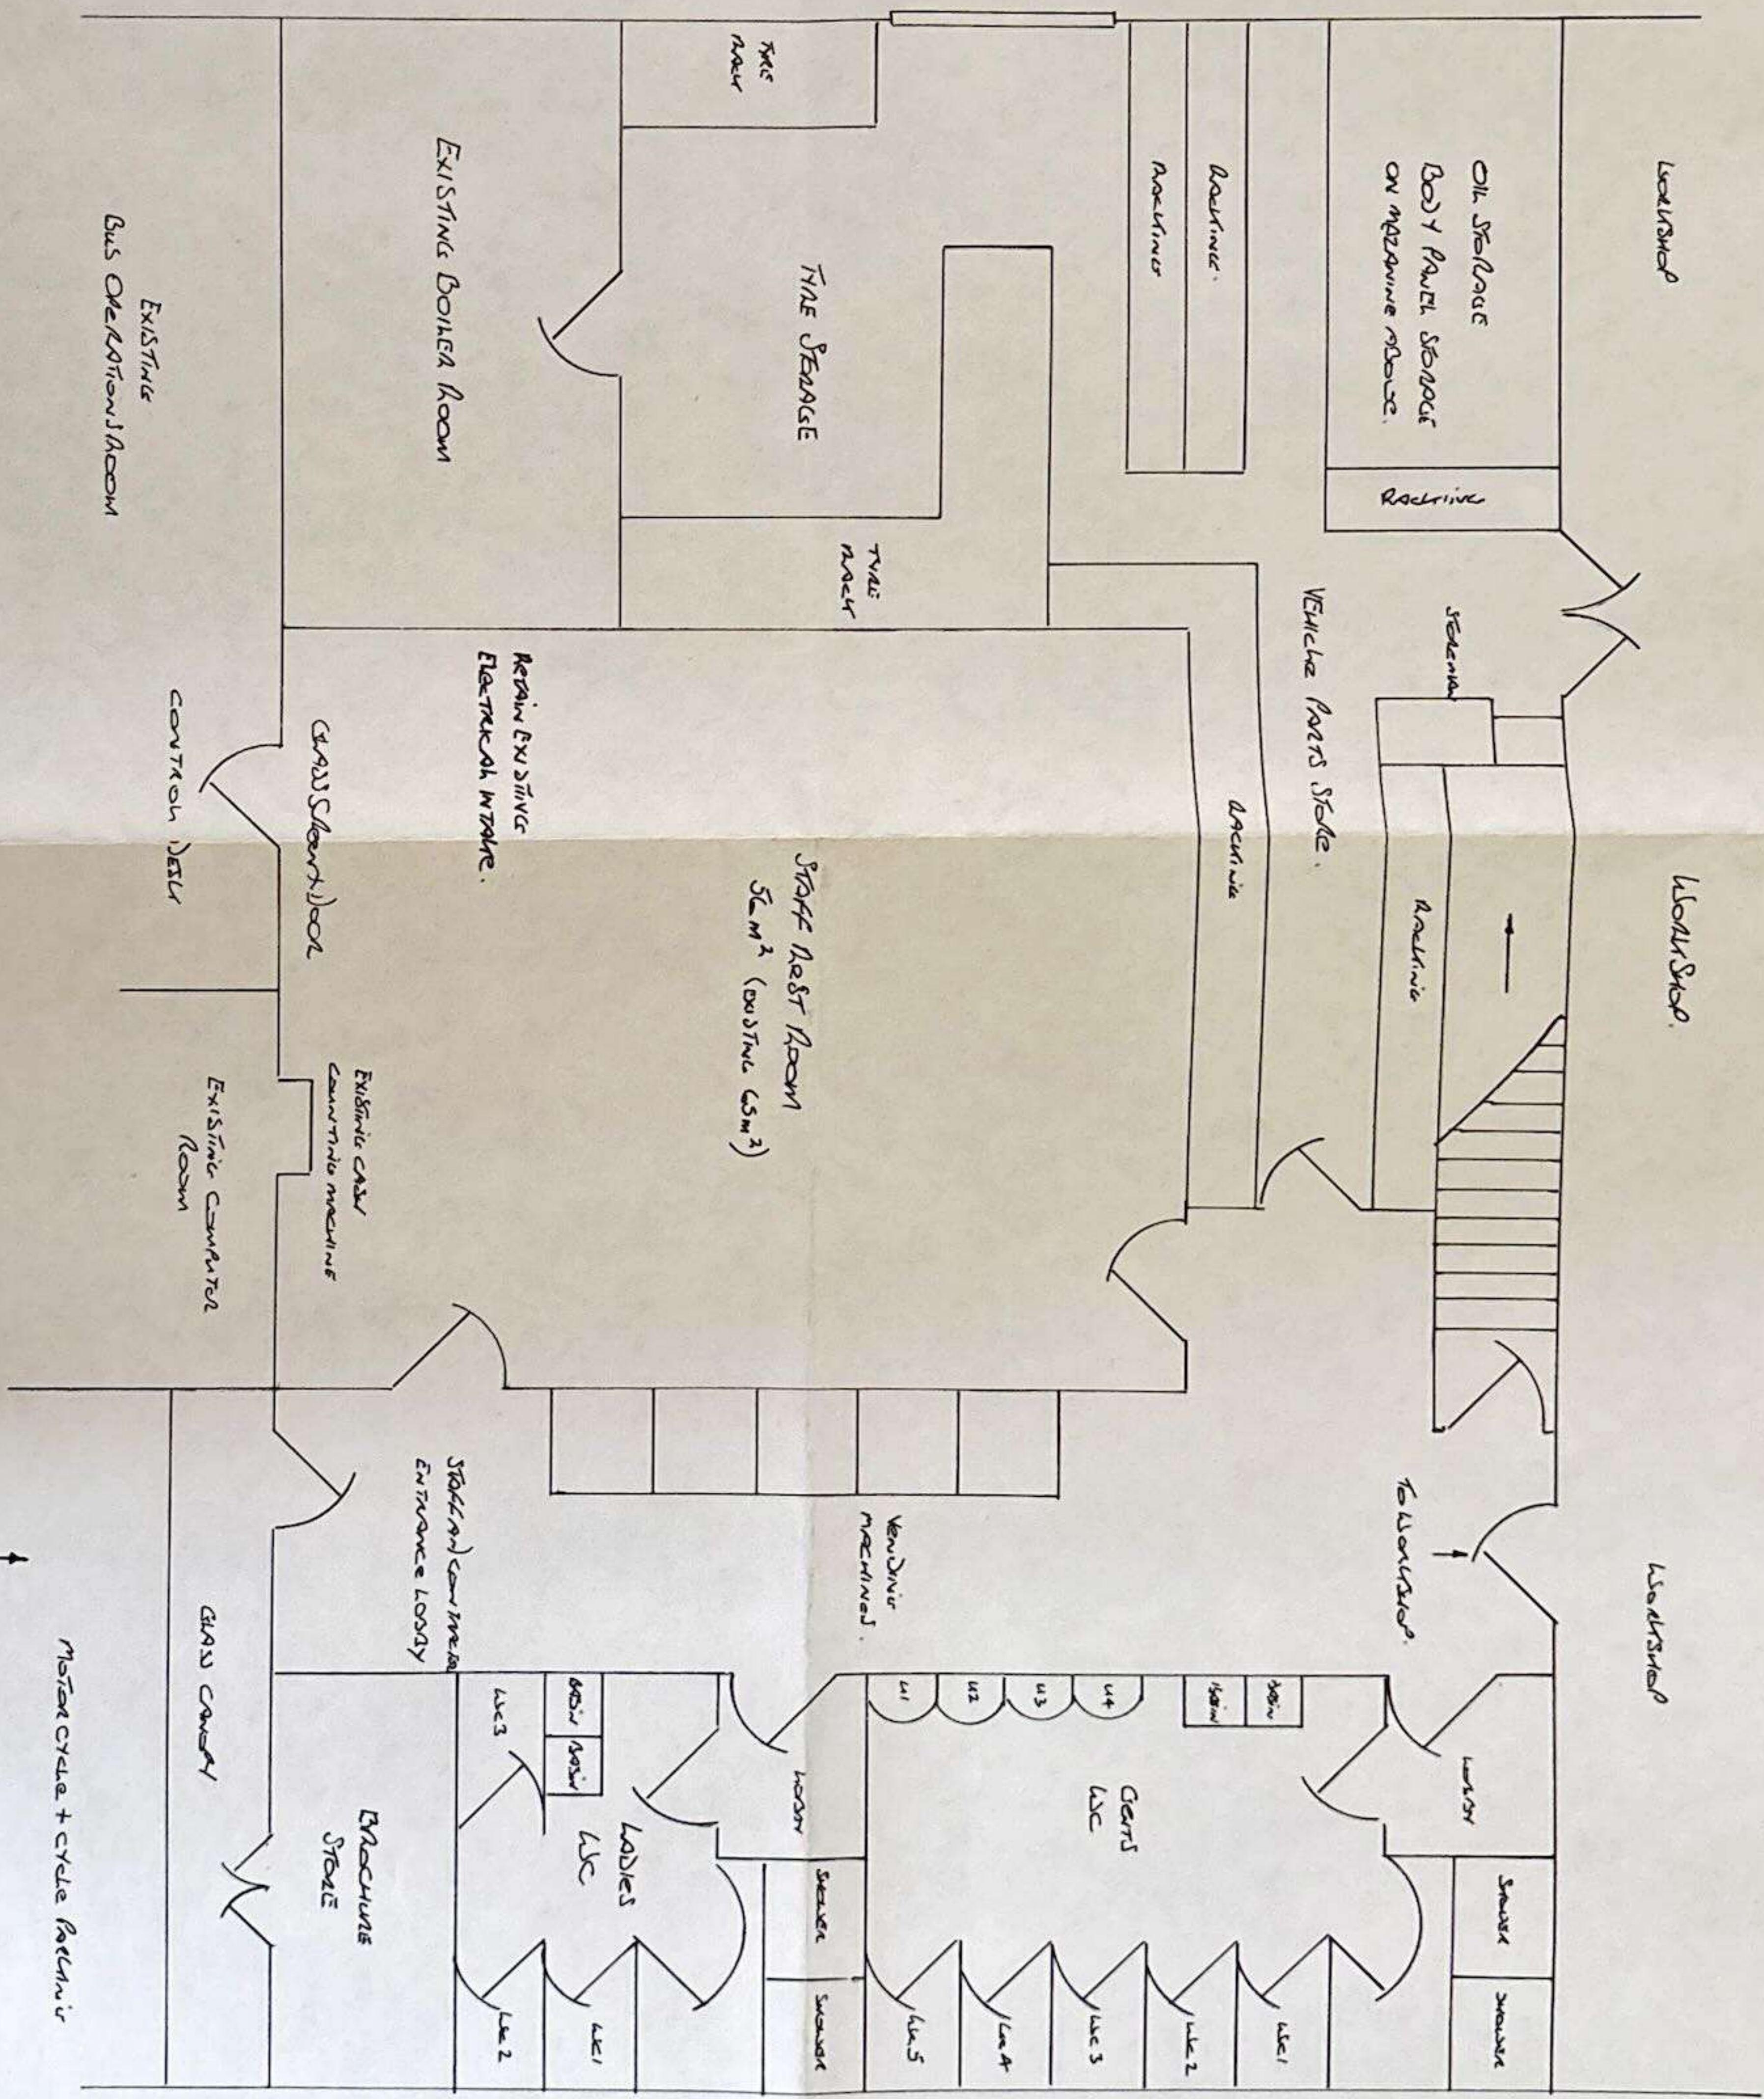

Orientation (North)

Site Plan Scale 1/500

RSD PAINTING AREA

Dimensions

Plan views of staff and stores area
 West - Ground Floor Area.
 Scale 1:50 DRAWN 1/14/87
 ERM CONCEPT GROUP