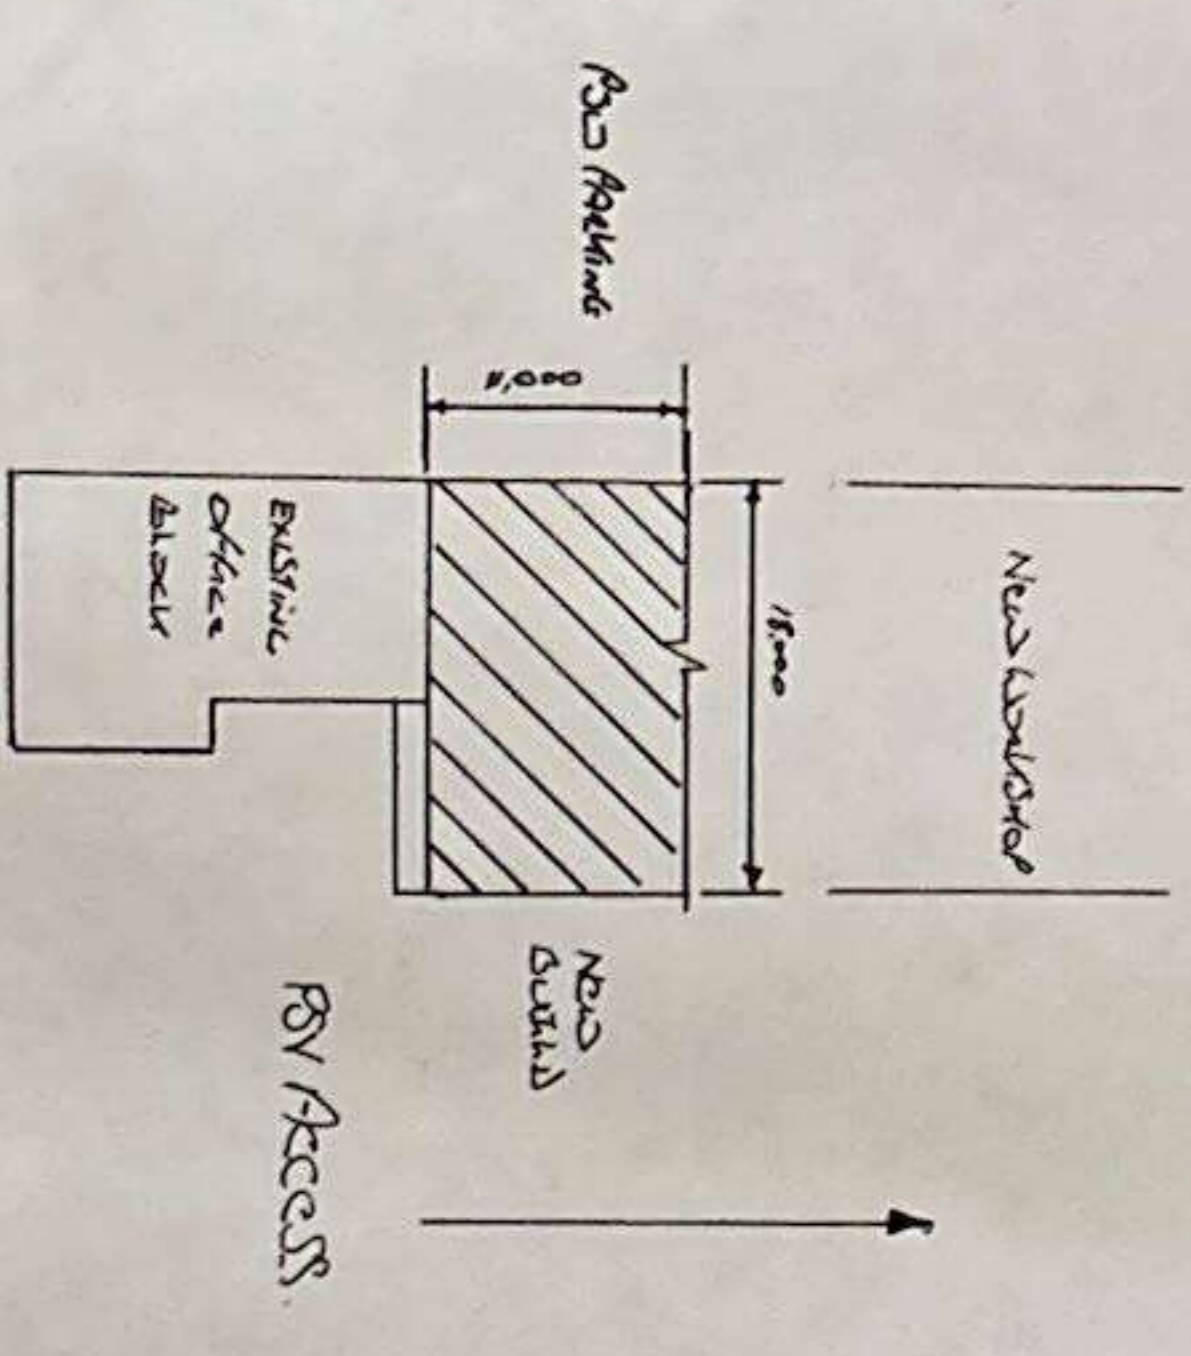

Orientation (North)

Site Plan Scale 1/500

RSD PAINTING AREA

Dimensions

Plan views of staff and stores area
 West - Ground Floor Area.
 Scale 1:50 DRAWN 1/14/87
 ERM CONCEPT GROUP