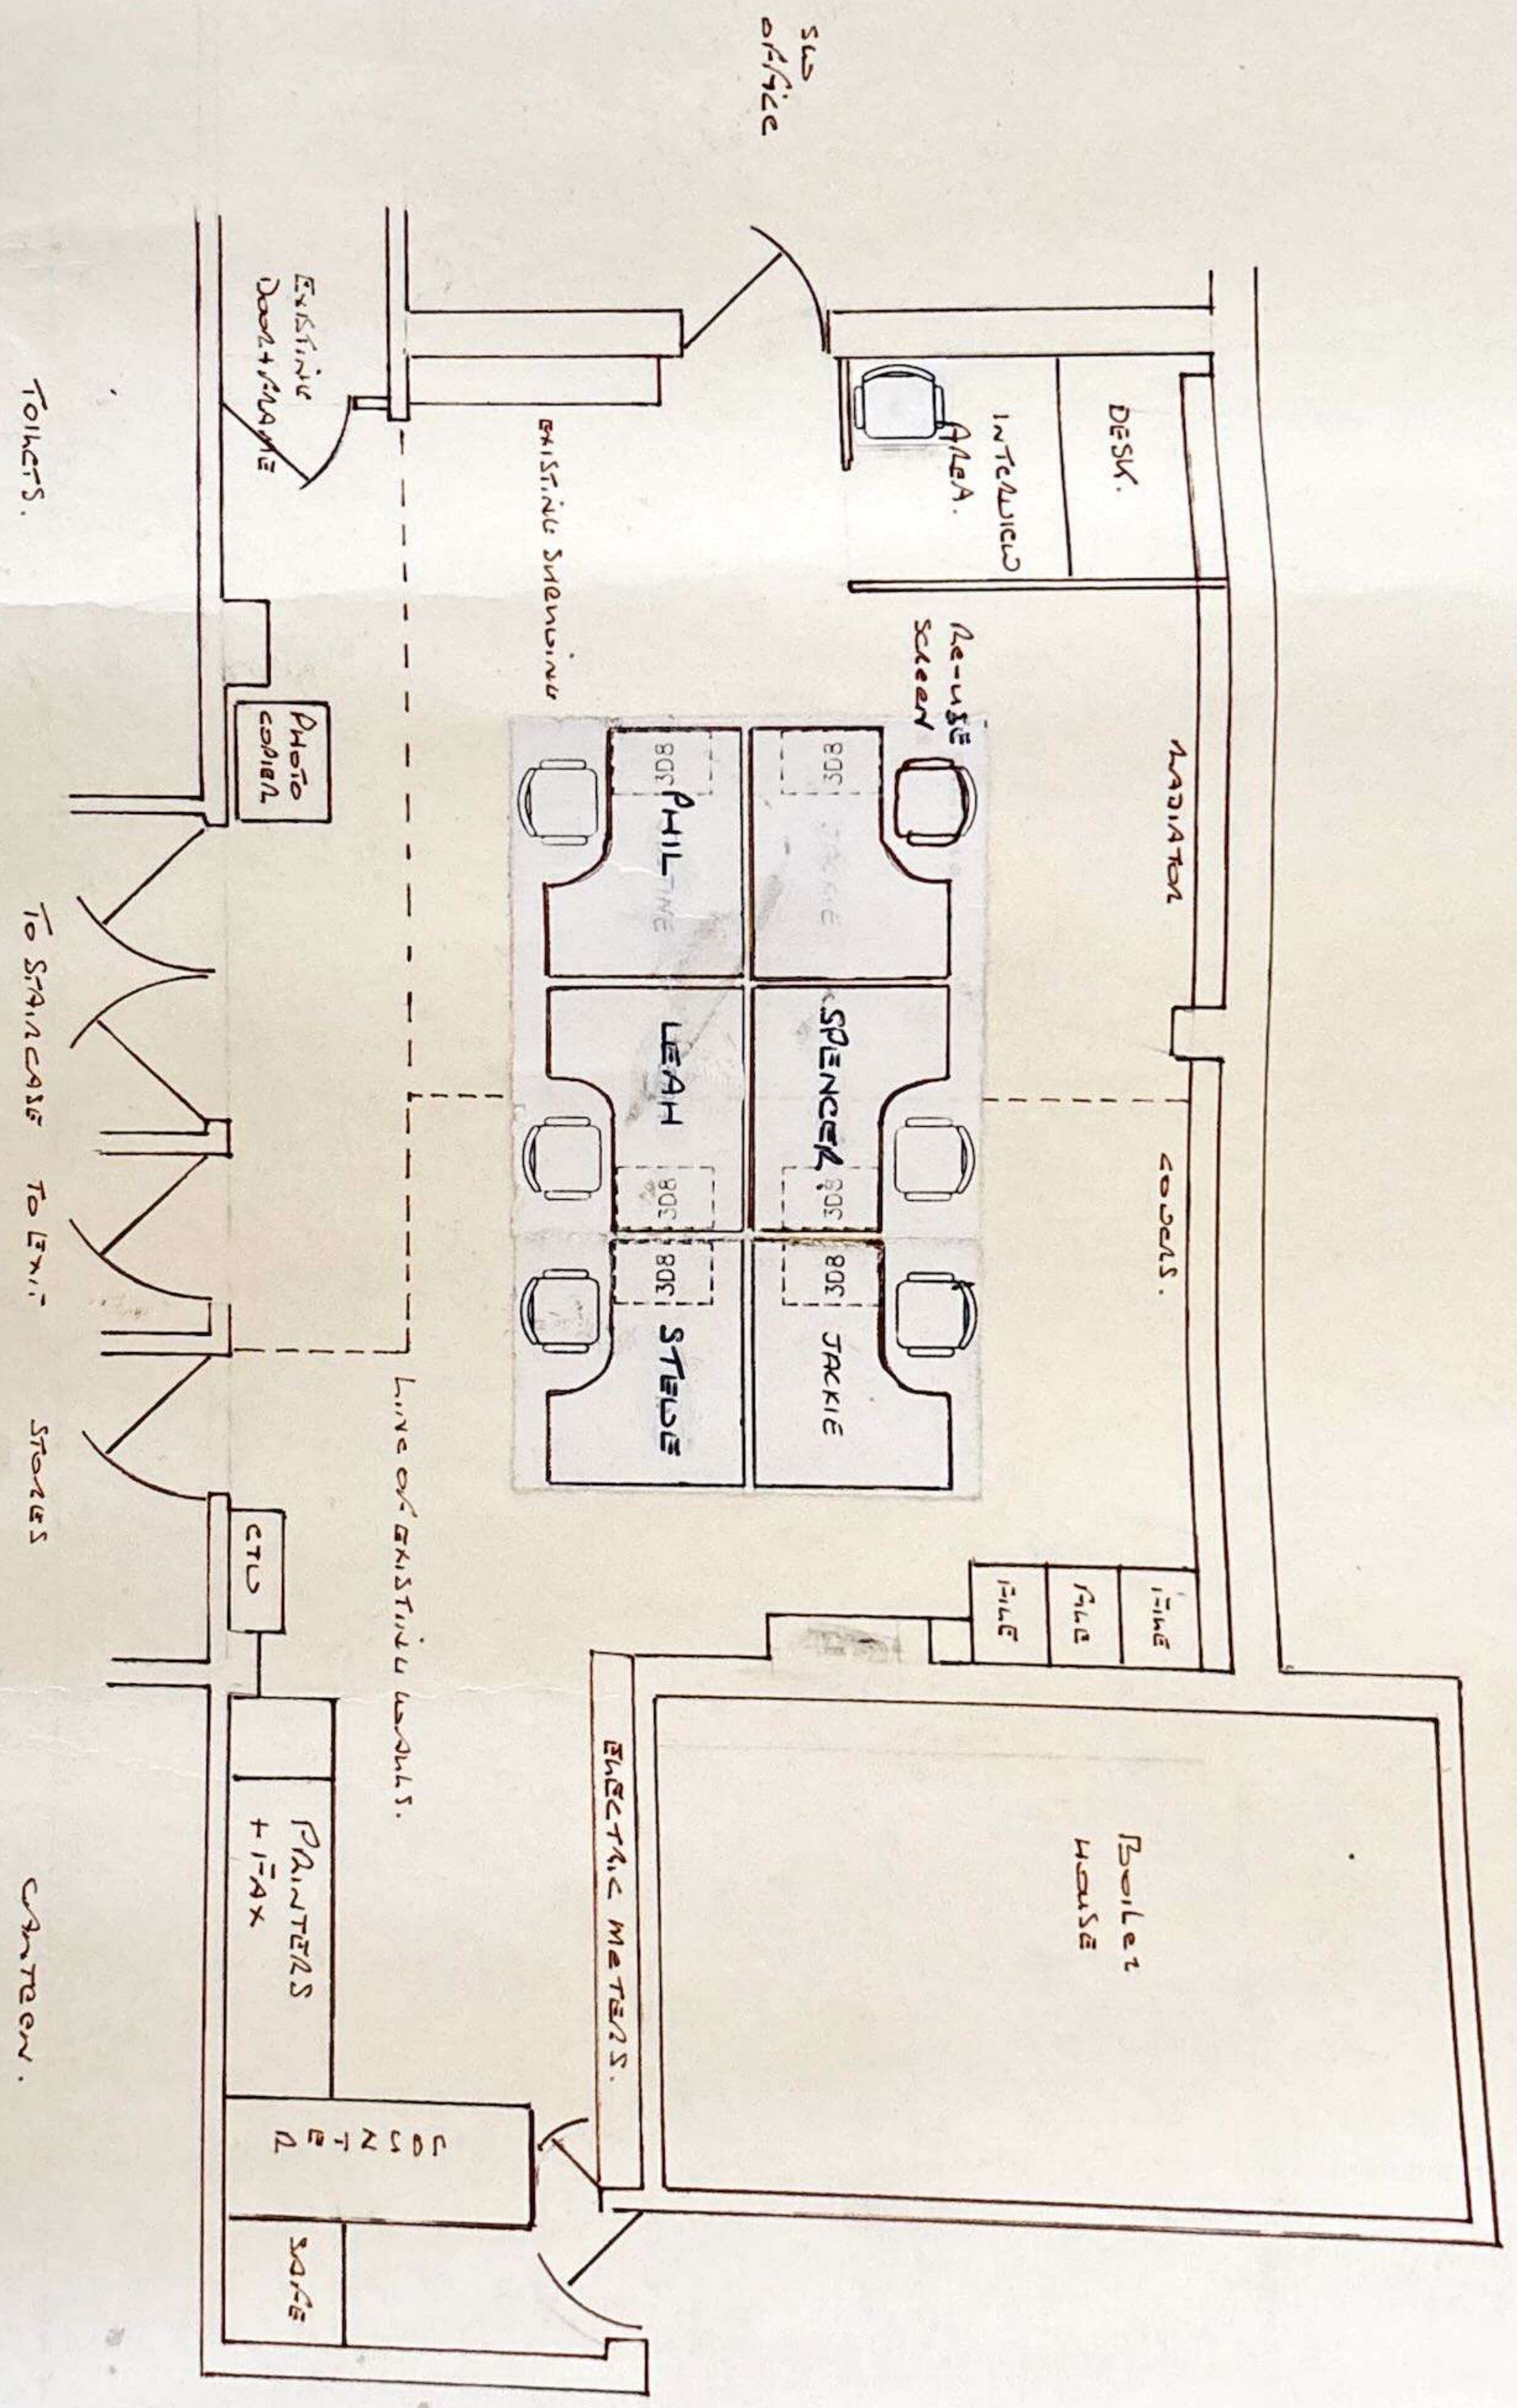

RODRIWAN

PROPOSED ALTERATION TO FORM A COMBINED OPERATIONS ROOM.
 DRAWN 17-1-98. SCALE 1:50 FROM COACHES

YAZ.